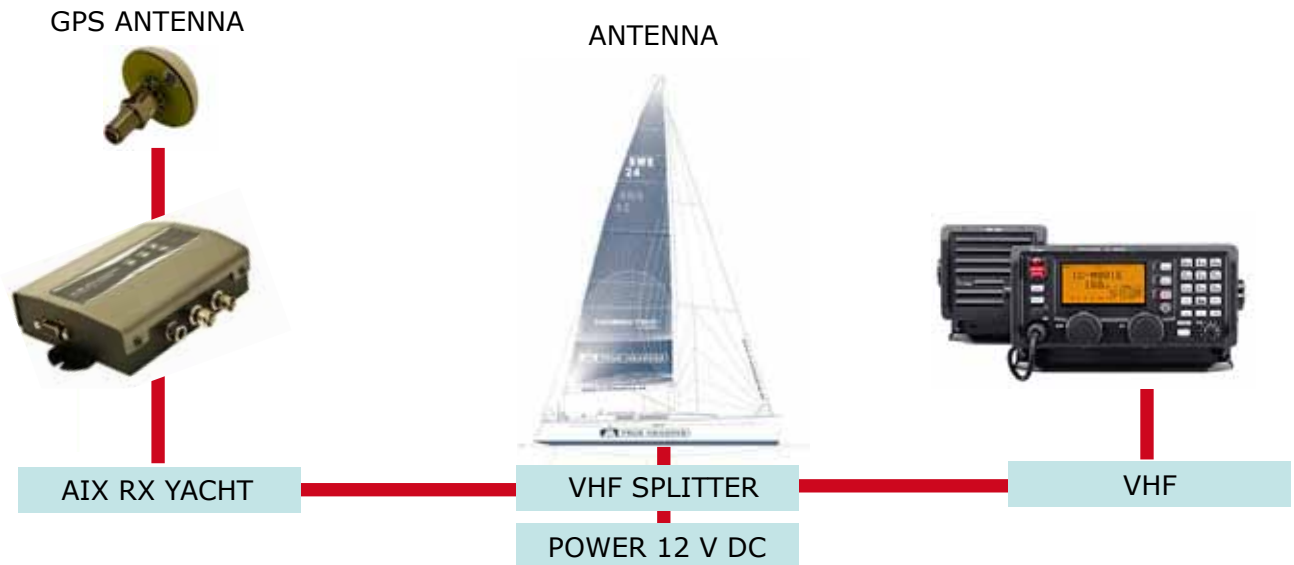

# VHF Antenna splitter

Optimizes antenna use with your AIS Receiver

## IMPROVE YOUR COVERAGE & SIMPLIFY INSTALLATION

**True Heading VHF Antenna splitter makes it possible to:**

- use existing VHF antenna installation.
- reduce installation cost and time.
- improve coverage since you can have the antenna at the highest position for both AIS and VHF
- use your transmitting VHF radio with your AIS receiver
- use VHF, AIS and FM or GSM with the same antenna (requires additional filter)

## Easier installation

The VHF Antenna splitter will make installation much easier as well as save cost for an additional antenna. Since it is normally not possible to have two VHF antennas in the top of a mast on a sailboat. The VHF Antenna splitter solves the problem and you can optimize the coverage on all your VHF radio equipment by being able to put the antenna at the highest position for all the equipments. The VHF splitter also works with combined antenna systems like e.g. VHF/GSM or VHF/FM radio. The VHF Antenna splitter will not be able to work with two active units like a VHF and AIS Transponder.

## Technical specifications

The VHF splitter is an active splitter that blocks the reception during transmission of any connected VHF transmitter with a maximum output power of 25 W.